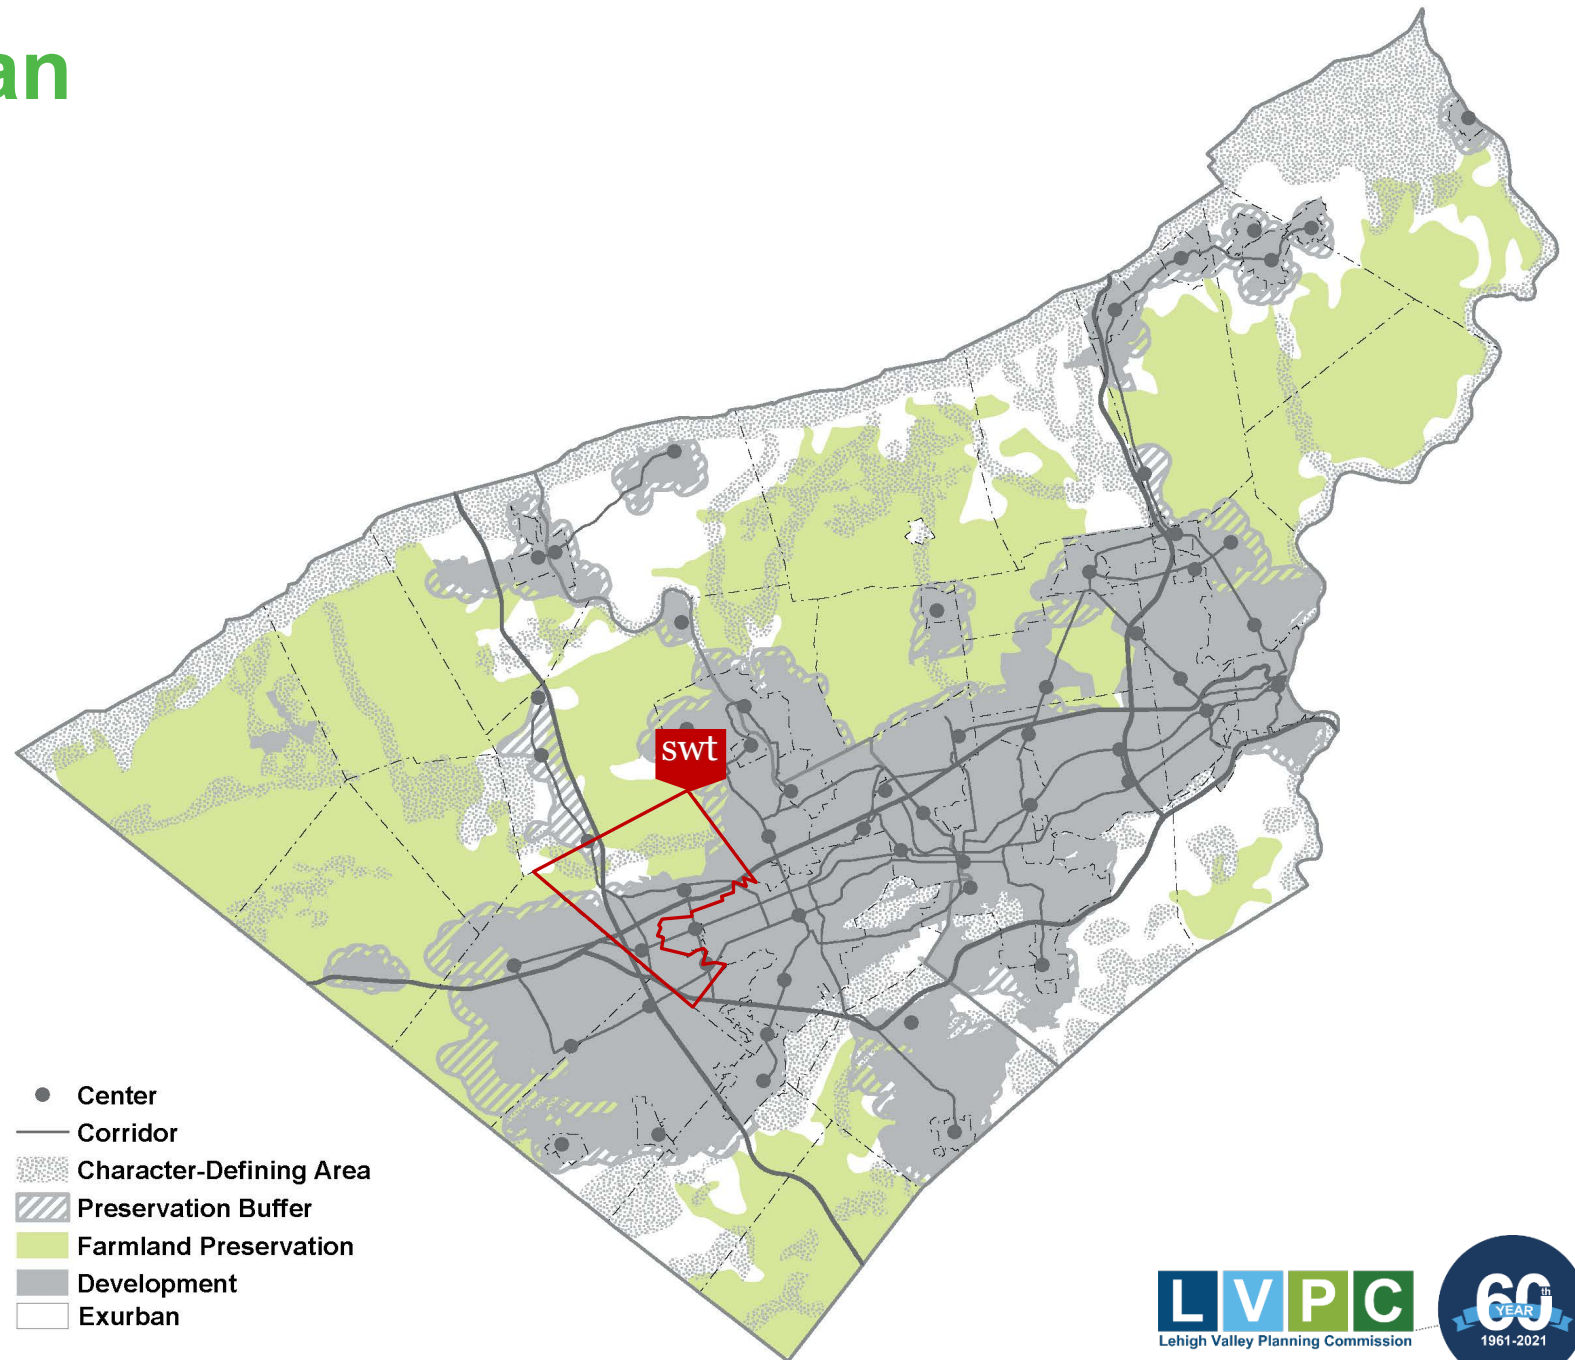

What is a word you would use to describe Housing in South Whitehall today?

Go To:

WWW.MENTI.COM

General Land Use Plan

Online
Interactive &
Searchable
Info for
SWT!

<https://lvpc.maps.arcgis.com/apps/opdashboard/index.html#/1df91595b46147619a2b6919e58046c3>

New Recreation Facilities

Row Homes

FUTURELV

FUTURE LEHIGH VALLEY

THE REGIONAL PLAN

Safe, Healthy,
Inclusive and
Livable
Communities

Suburban Corridor Concept

Walbert Avenue, South Whitehall Township