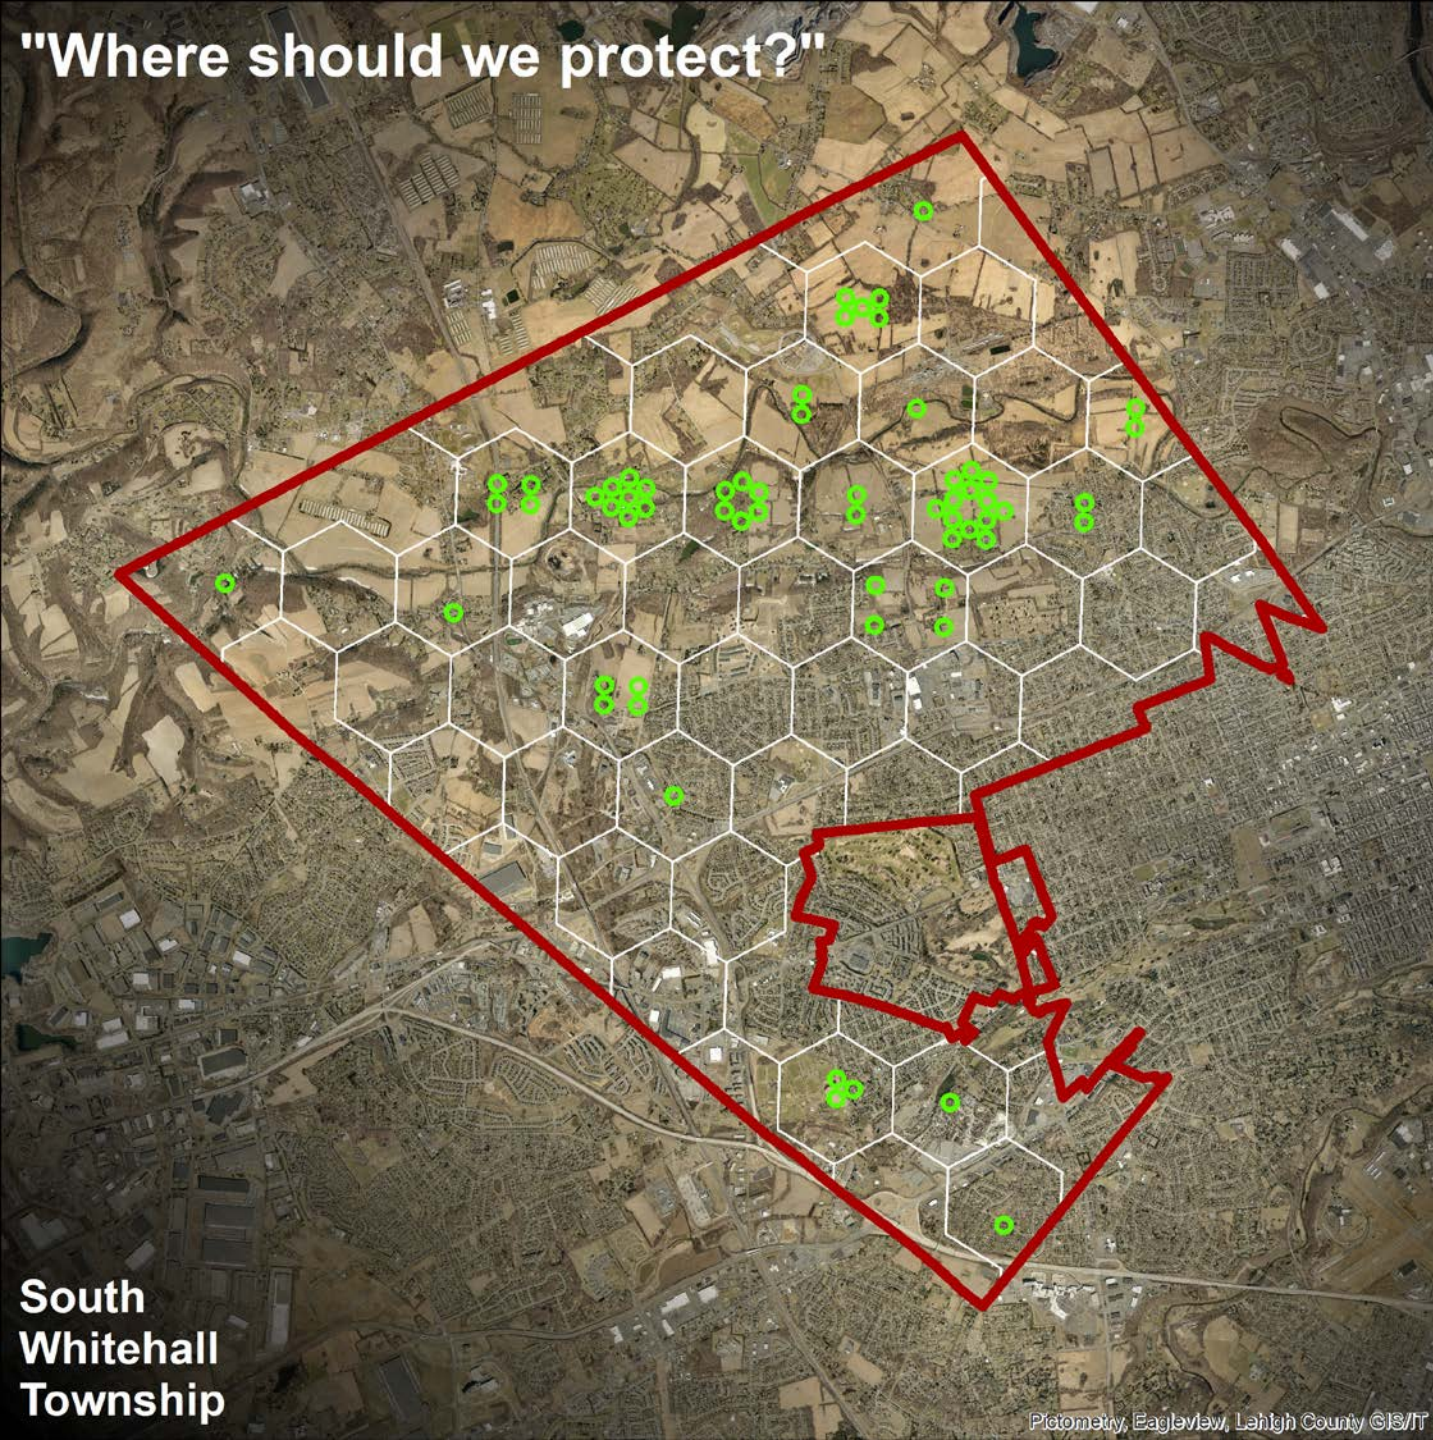

Comprehensive Plan Update

swt

Resource Mapping

South
Whitehall
Township

March 8, 2022

swt

2022 Strategies: Resource Protection

Identify and prioritize resources that are important to the unique characteristics of the Township.

2021 Aerial Imagery

Resource Mapping

South
Whitehall
Township

"Where should we protect?"

Resource Mapping

Where should we protect?

South
Whitehall
Township

Developed Area

Resource Mapping

South
Whitehall
Township

Undeveloped Area

Resource Mapping

South
Whitehall
Township

Development

Resource Mapping

TOTAL ACRES	11,040
developed	7,693
undeveloped	3,346

South
Whitehall
Township

Resource Mapping

HYDROLOGY	
riparian areas	849
floodway	396
100-year floodplain	486
500-year floodplain	171

Historic Sites

South
Whitehall
Township

Pictometry, Eagleview, Lehigh County GIS/IT