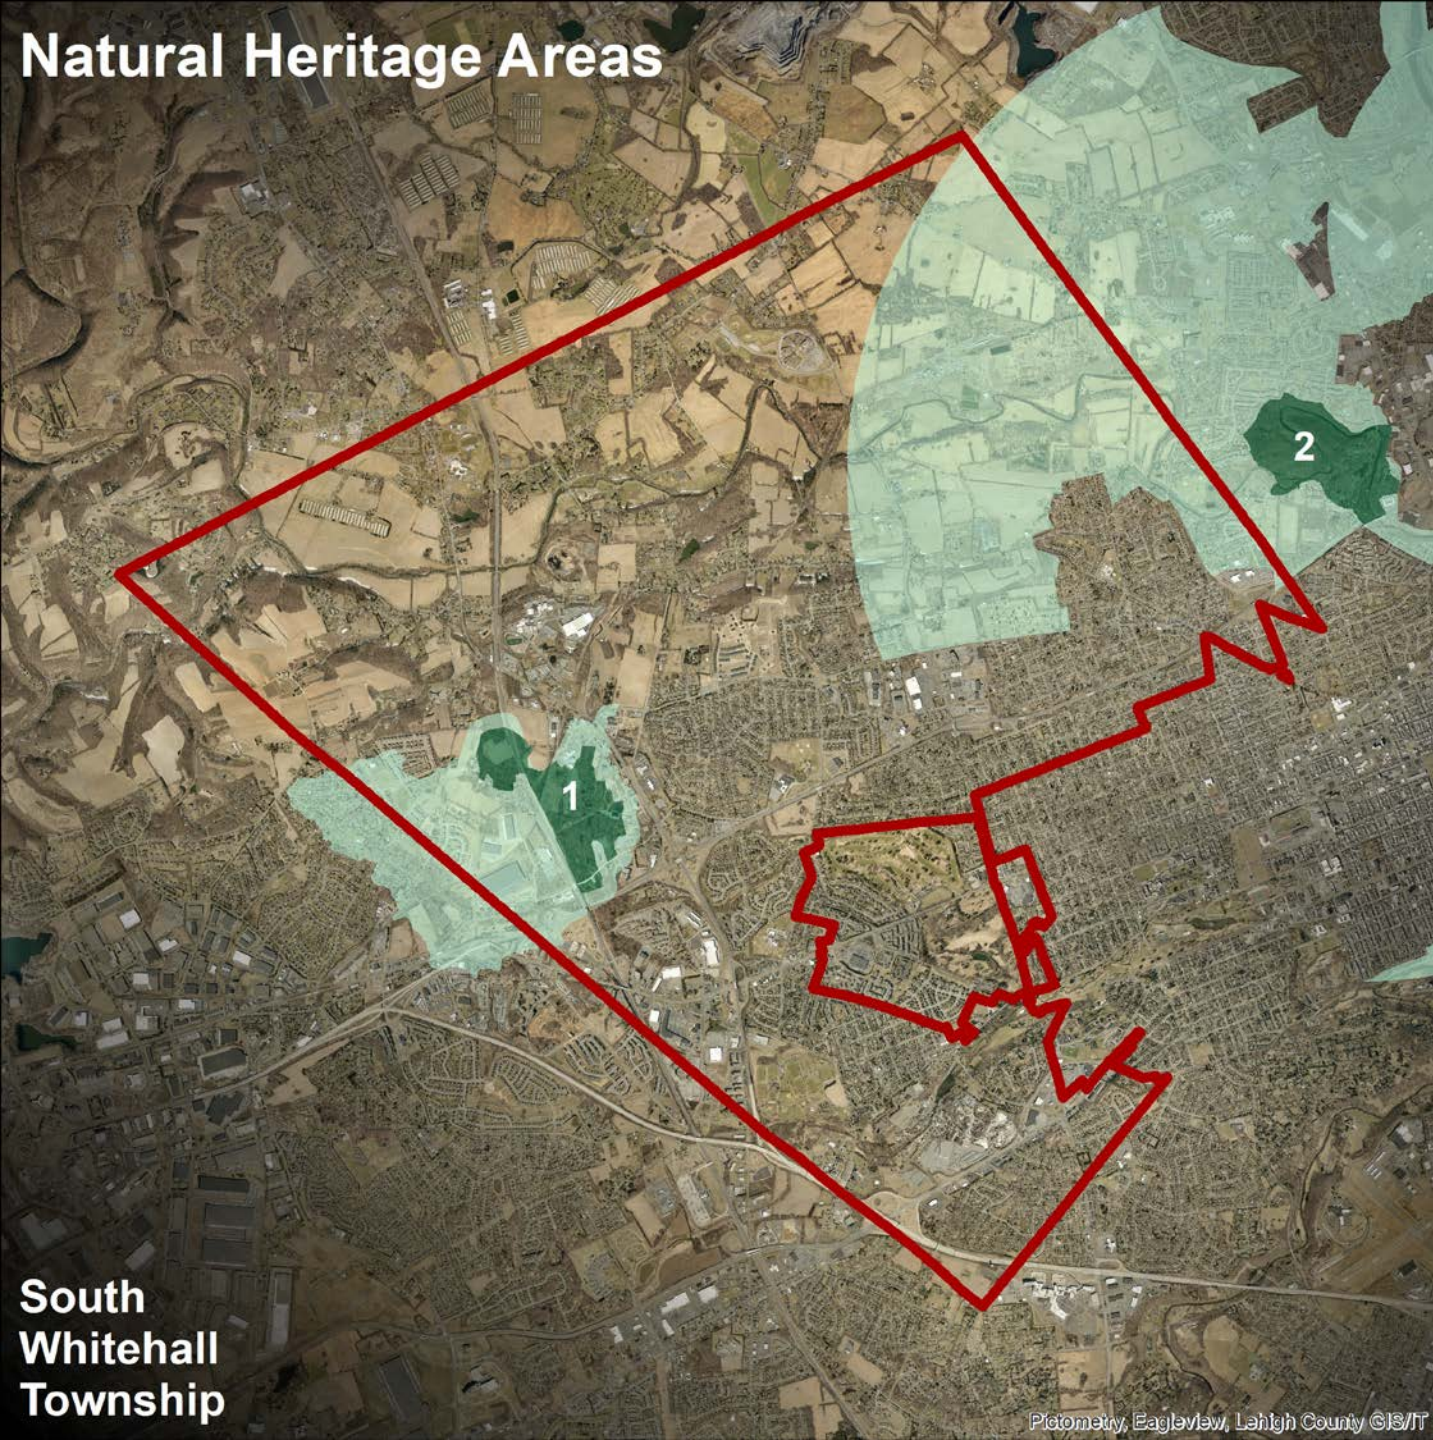

South
Whitehall
Township

Woodlands

Resource Mapping

WOODLANDS	1,541
Edge	1,297
Near Edge	197
Core	47

South
Whitehall
Township

Steep Slopes

Resource Mapping

STEEP SLOPE AREAS	2,433
15%-25% slopes	334
greater than 25% slopes	1,198
slope buffer area	900

South
Whitehall
Township

Resource Mapping

HYDROLOGY	
riparian areas	849
floodway	396
100-year floodplain	486
500-year floodplain	171

Historic Sites

South
Whitehall
Township

Pictometry, Eagleview, Lehigh County GIS/IT

Resource Mapping

FARMLAND [^]	
Agricultural Lands	2,354
Agricultural Conservation Easements	71
Agricultural Security Areas	79
<i>[^]LVPC data</i>	

AG SOILS	
All areas are prime farmland	4,477
Farmland of statewide importance	1,648

Natural Heritage Areas

Resource Mapping

NATURAL HERITAGE AREAS	
1. Crakersport Road Wetlands	175
2. Fullerton Forest	na
Supporting Landscapes	2,410

South
Whitehall
Township

"Preserved" Open Space

Resource Mapping