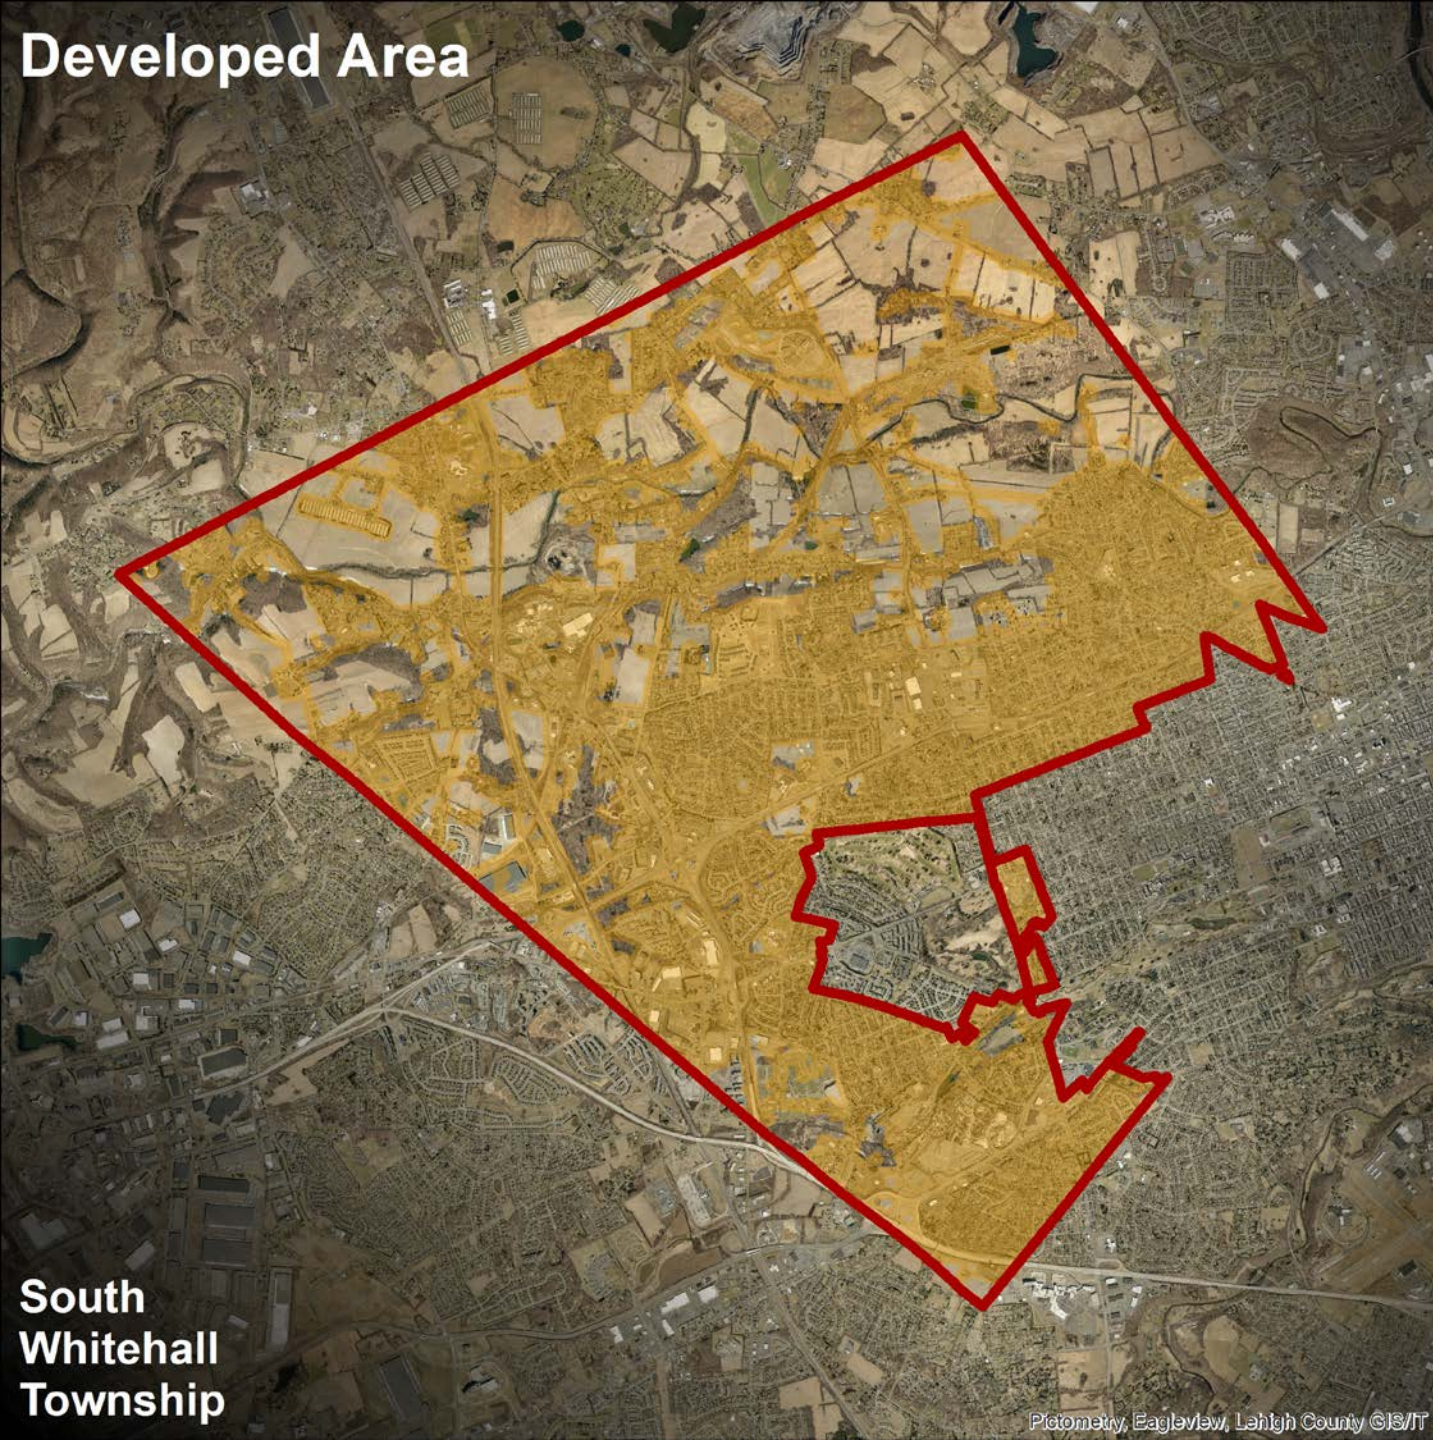

2021 Aerial Imagery

Resource Mapping

South
Whitehall
Township

"Where should we protect?"

Resource Mapping

Where should we protect?

South
Whitehall
Township

Developed Area

Resource Mapping

South
Whitehall
Township

Undeveloped Area

Resource Mapping

South
Whitehall
Township

Development

Resource Mapping

TOTAL ACRES	11,040
developed	7,693
undeveloped	3,346

South
Whitehall
Township

Woodlands

Resource Mapping

WOODLANDS	1,541
Edge	1,297
Near Edge	197
Core	47

South
Whitehall
Township

Steep Slopes

Resource Mapping

STEEP SLOPE AREAS	2,433
15%-25% slopes	334
greater than 25% slopes	1,198
slope buffer area	900

South
Whitehall
Township

Resource Mapping

HYDROLOGY	
riparian areas	849
floodway	396
100-year floodplain	486
500-year floodplain	171

Historic Sites

South
Whitehall
Township

Pictometry, Eagleview, Lehigh County GIS/IT