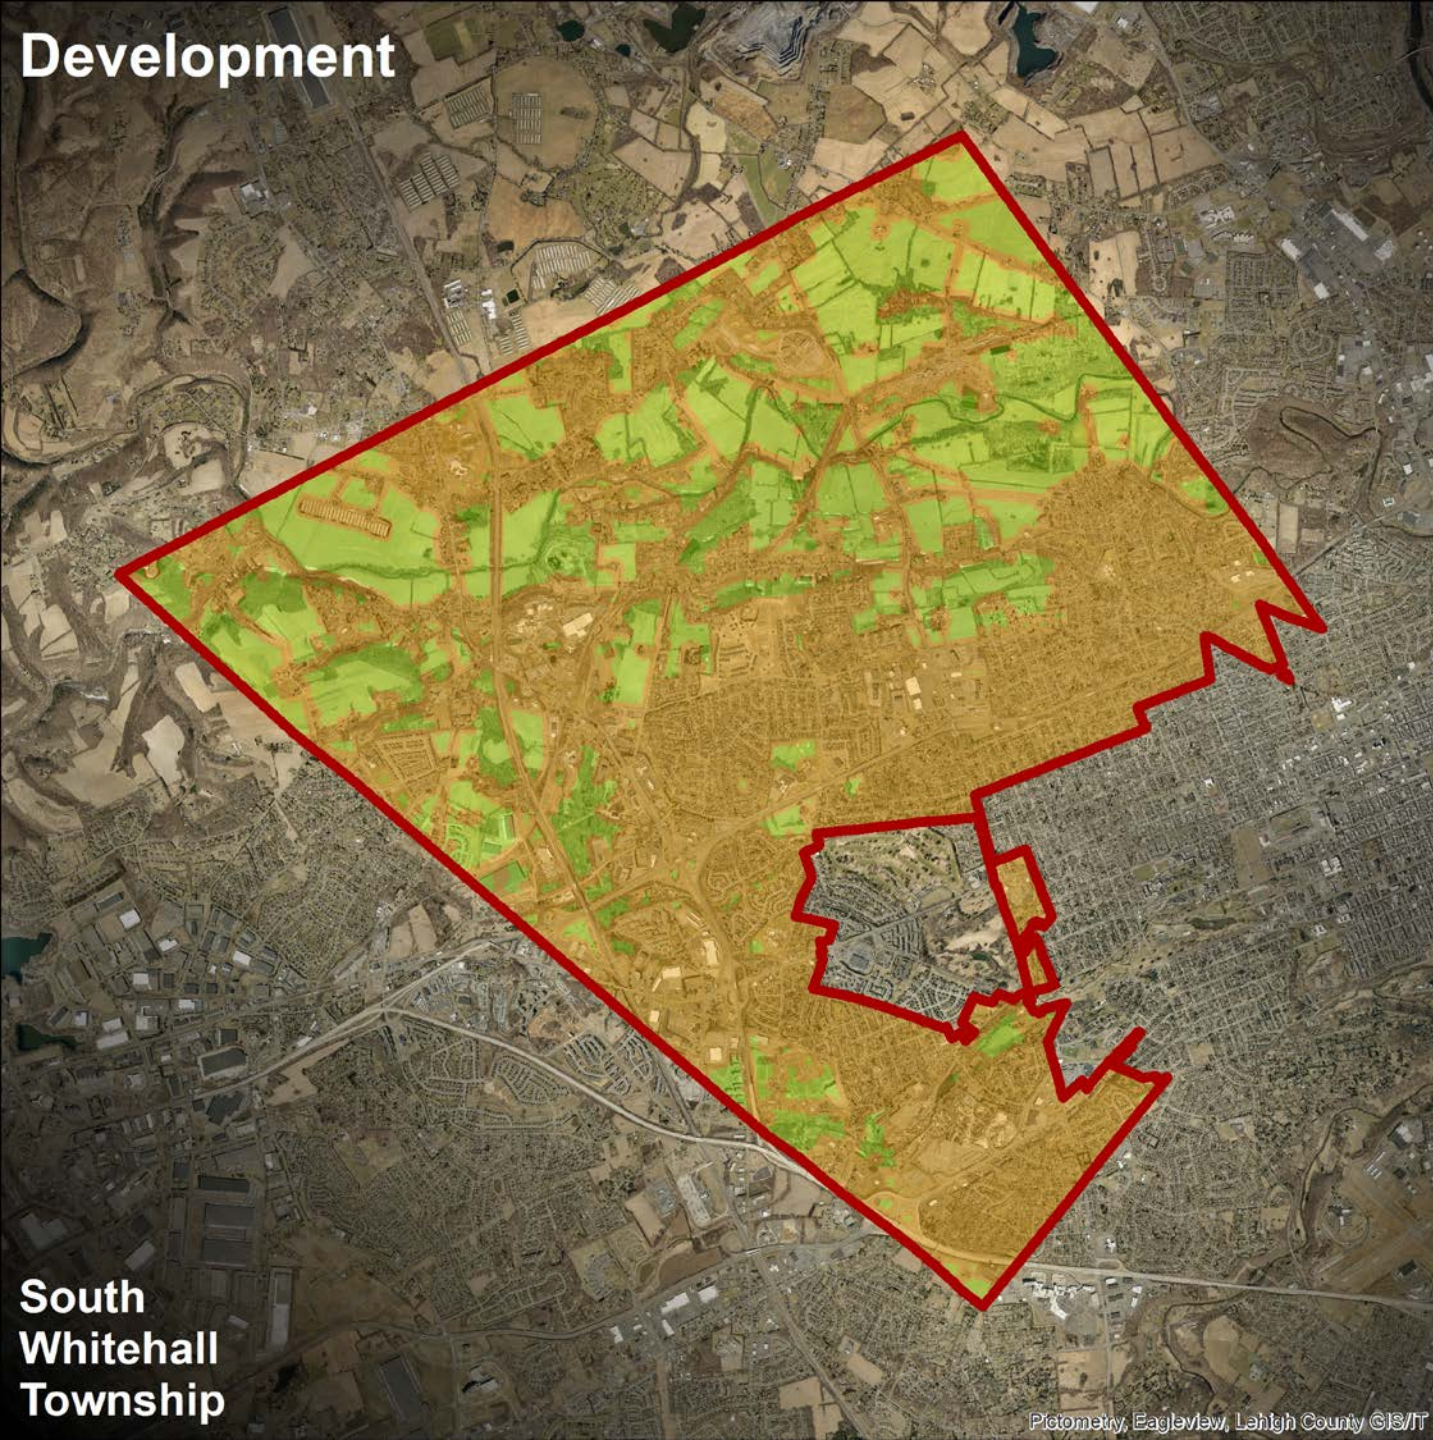

2021 Aerial Imagery

Resource Mapping

South
Whitehall
Township

"Where should we protect?"

Resource Mapping

Where should we protect?

South
Whitehall
Township

Developed Area

Resource Mapping

South
Whitehall
Township

Undeveloped Area

Resource Mapping

South
Whitehall
Township

Development

Resource Mapping

TOTAL ACRES	11,040
developed	7,693
undeveloped	3,346

South
Whitehall
Township

Woodlands

Resource Mapping

WOODLANDS	1,541
Edge	1,297
Near Edge	197
Core	47

South
Whitehall
Township

Steep Slopes

Resource Mapping

STEEP SLOPE AREAS	2,433
15%-25% slopes	334
greater than 25% slopes	1,198
slope buffer area	900

South
Whitehall
Township

Resource Mapping

HYDROLOGY	
riparian areas	849
floodway	396
100-year floodplain	486
500-year floodplain	171

Historic Sites

South
Whitehall
Township

Pictometry, Eagleview, Lehigh County GIS/IT