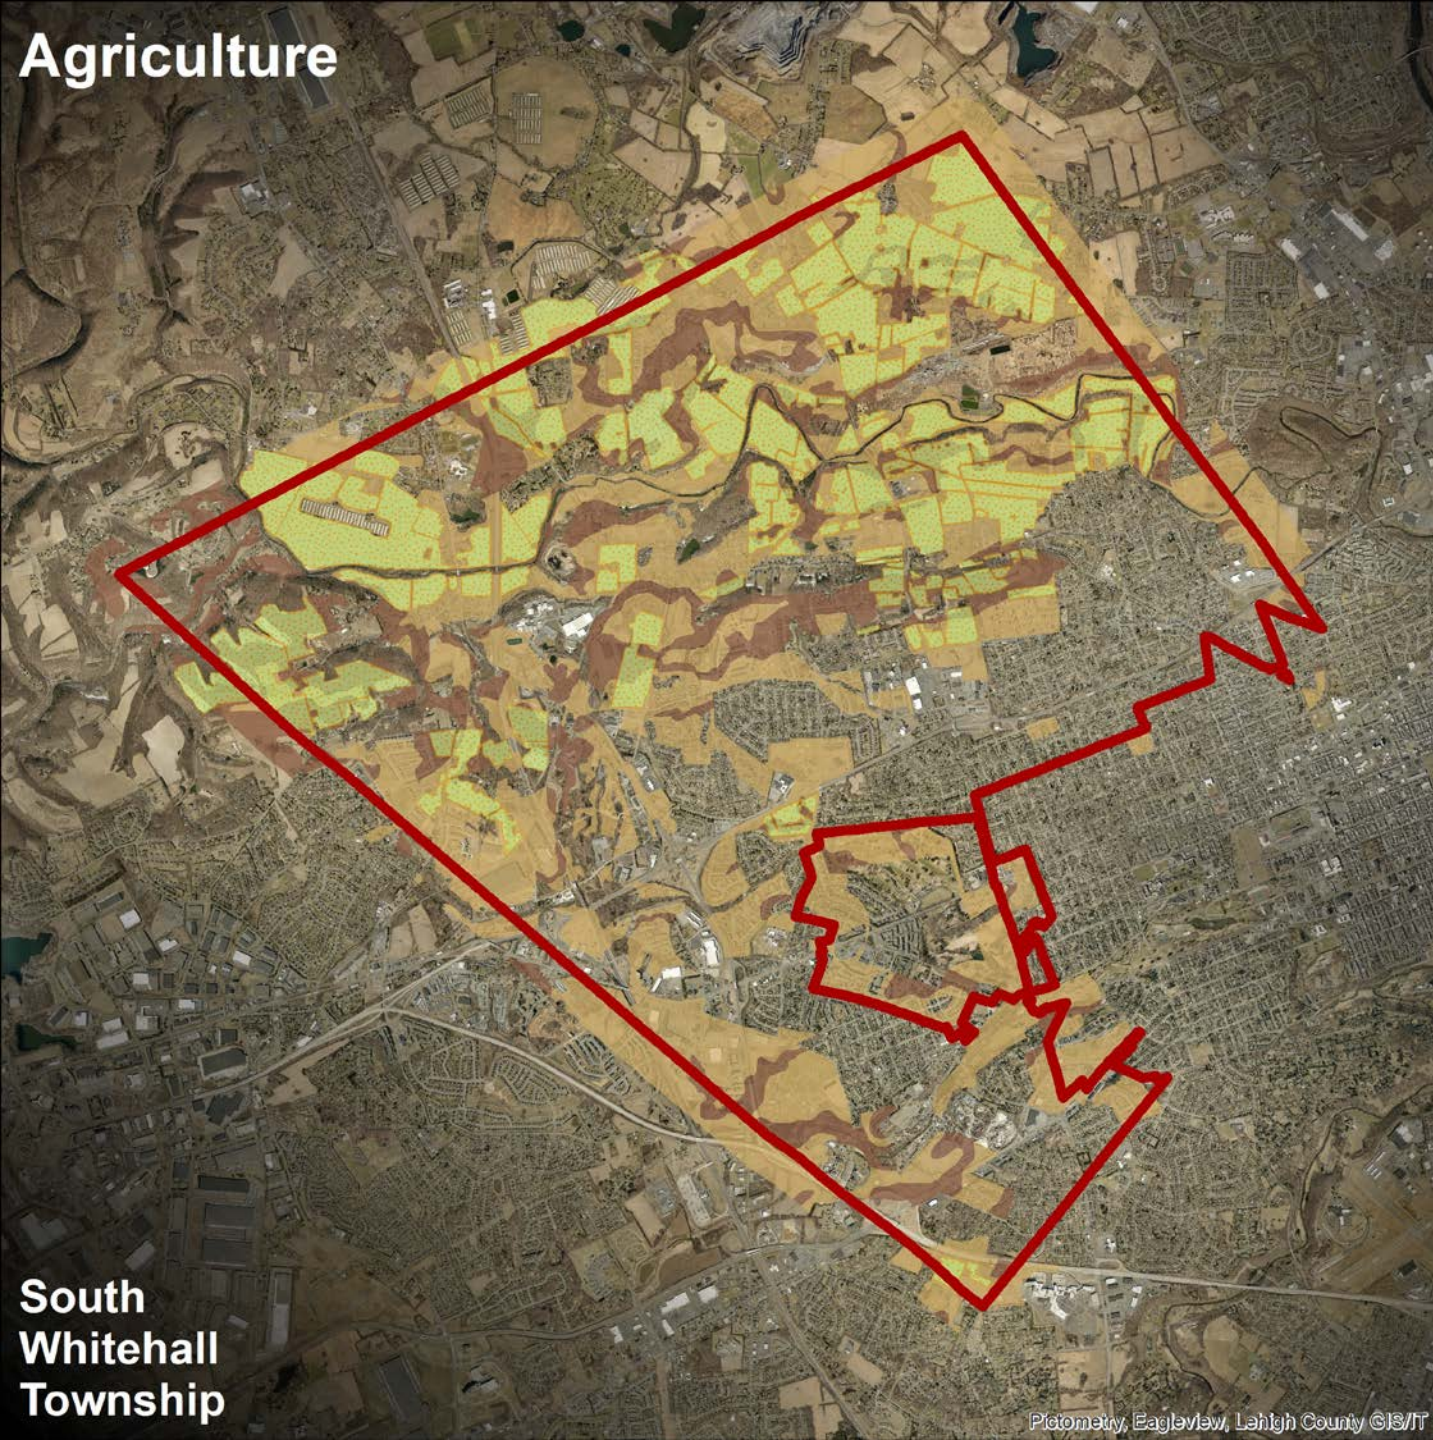

Resource Mapping

South
Whitehall
Township

Undeveloped Area

Resource Mapping

South
Whitehall
Township

Development

Resource Mapping

TOTAL ACRES	11,040
developed	7,693
undeveloped	3,346

South
Whitehall
Township

Woodlands

Resource Mapping

WOODLANDS	1,541
Edge	1,297
Near Edge	197
Core	47

South
Whitehall
Township

Steep Slopes

Resource Mapping

STEEP SLOPE AREAS	2,433
15%-25% slopes	334
greater than 25% slopes	1,198
slope buffer area	900

South
Whitehall
Township

Resource Mapping

HYDROLOGY	
riparian areas	849
floodway	396
100-year floodplain	486
500-year floodplain	171

Historic Sites

South
Whitehall
Township

Pictometry, Eagleview, Lehigh County GIS/IT

Resource Mapping

FARMLAND [^]	
Agricultural Lands	2,354
Agricultural Conservation Easements	71
Agricultural Security Areas	79
<i>[^]LVPC data</i>	

AG SOILS	
All areas are prime farmland	4,477
Farmland of statewide importance	1,648