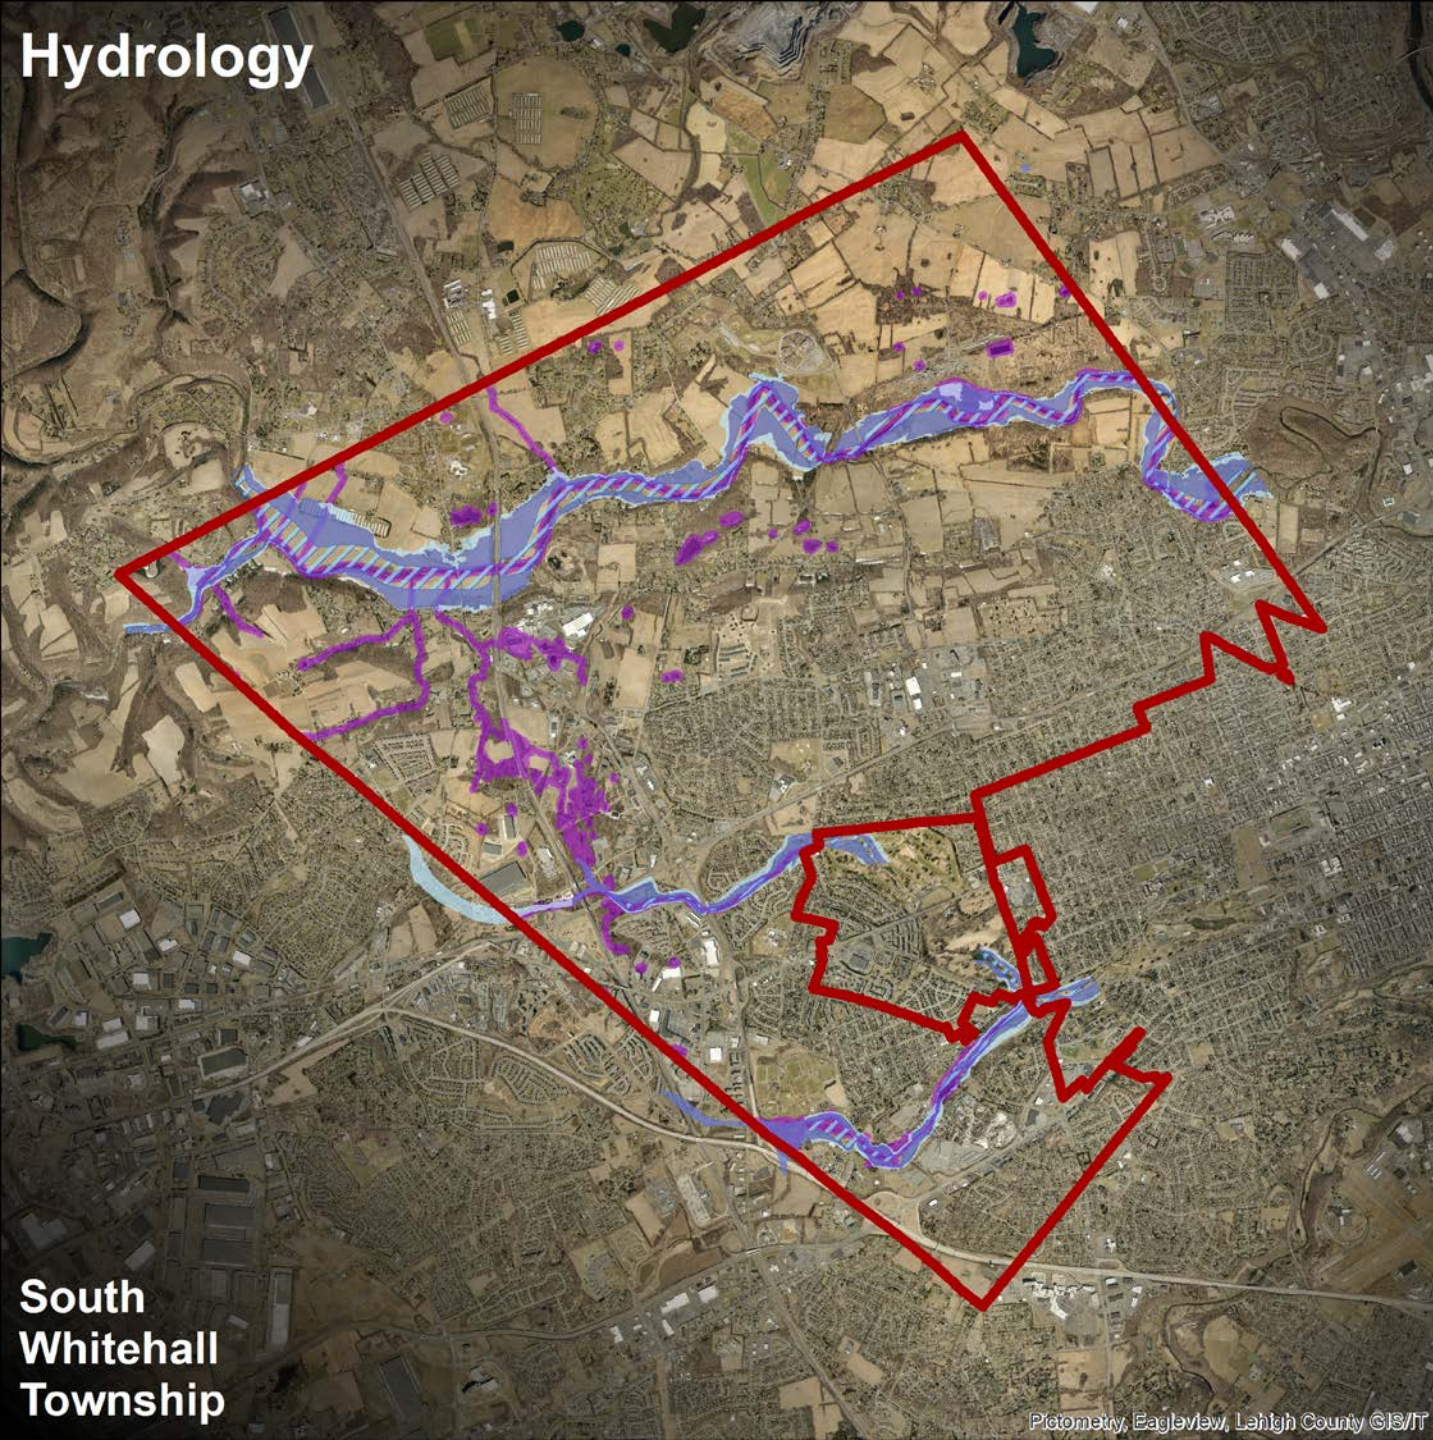

Resource Mapping

South
Whitehall
Township

Undeveloped Area

Resource Mapping

South
Whitehall
Township

Development

Resource Mapping

TOTAL ACRES	11,040
developed	7,693
undeveloped	3,346

South
Whitehall
Township

Woodlands

Resource Mapping

WOODLANDS	1,541
Edge	1,297
Near Edge	197
Core	47

South
Whitehall
Township

Steep Slopes

Resource Mapping

STEEP SLOPE AREAS	2,433
15%-25% slopes	334
greater than 25% slopes	1,198
slope buffer area	900

South
Whitehall
Township

Resource Mapping

HYDROLOGY	
riparian areas	849
floodway	396
100-year floodplain	486
500-year floodplain	171

Historic Sites

South
Whitehall
Township

Pictometry, Eagleview, Lehigh County GIS/IT