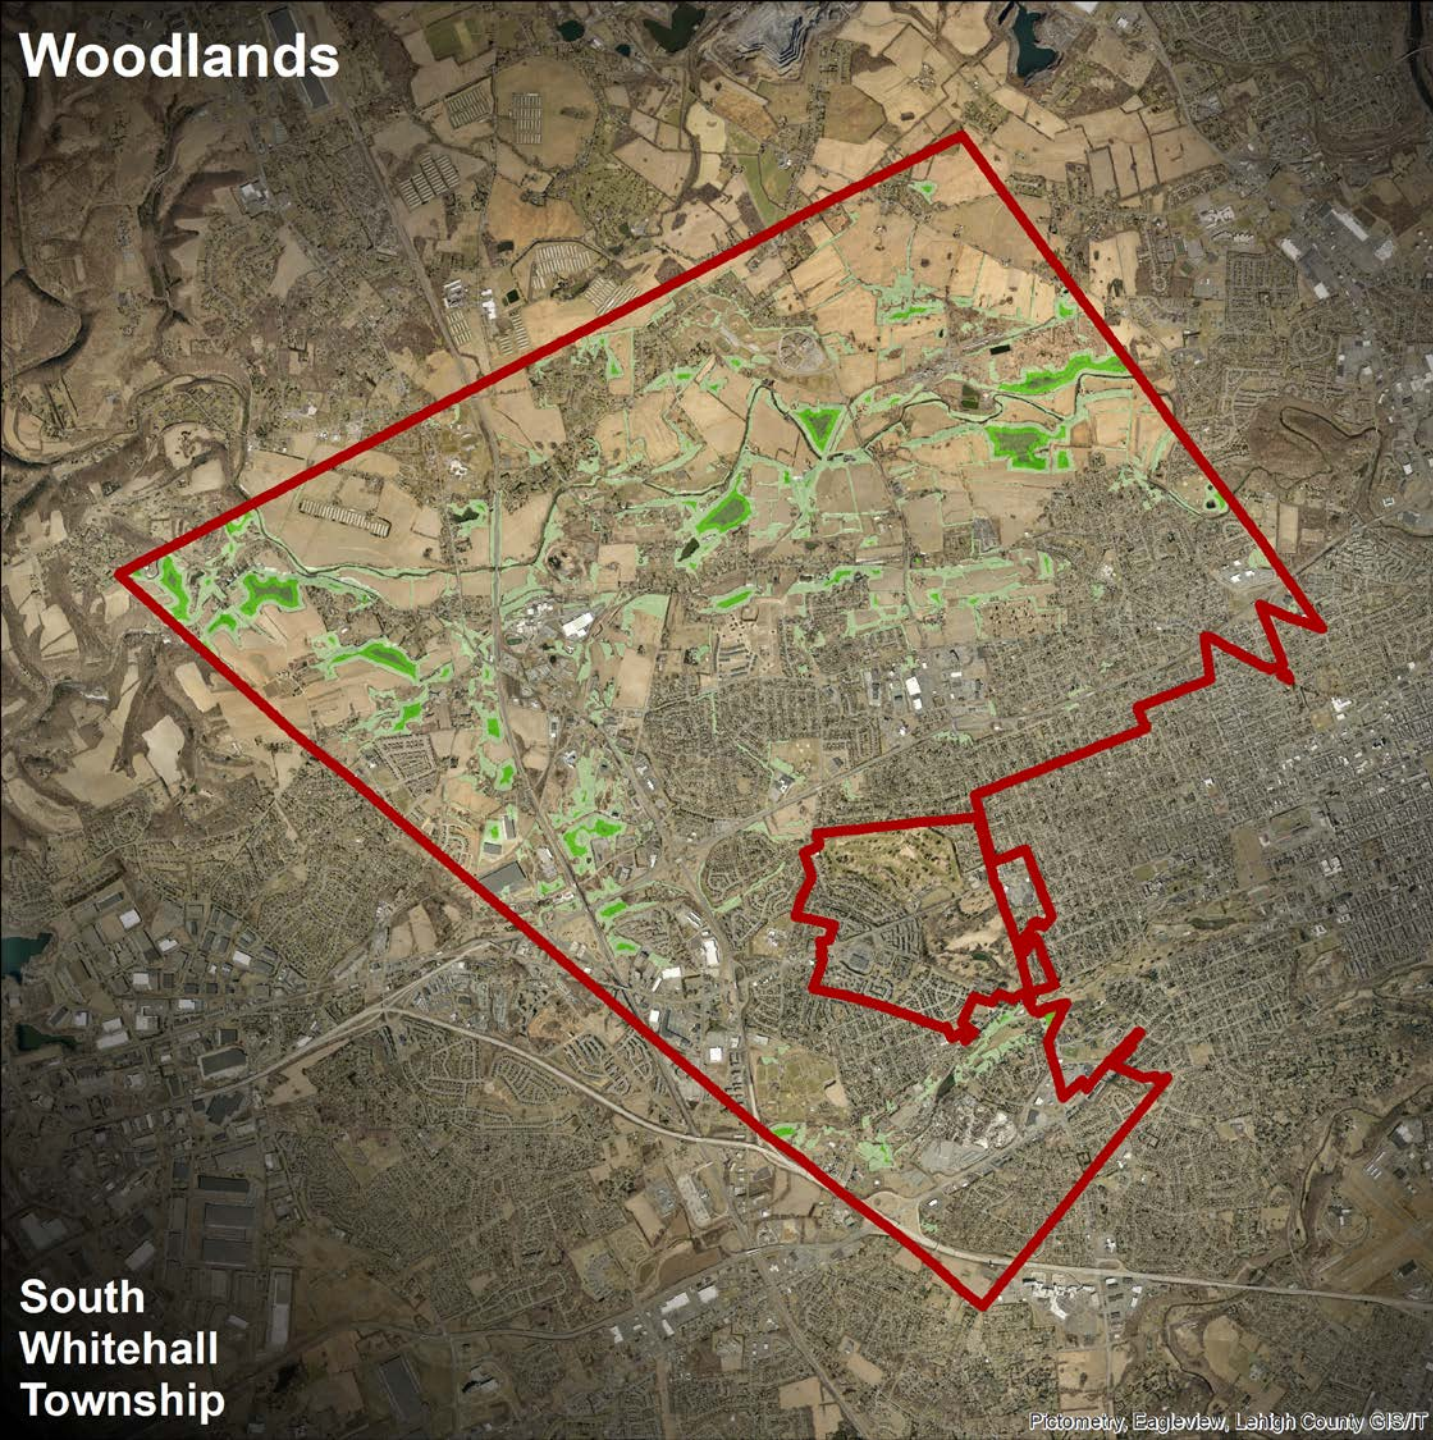

2021 Aerial Imagery

Resource Mapping

South
Whitehall
Township

"Where should we protect?"

Resource Mapping

Where should we protect?

South
Whitehall
Township

Developed Area

Resource Mapping

South
Whitehall
Township

Undeveloped Area

Resource Mapping

South
Whitehall
Township

Development

Resource Mapping

TOTAL ACRES	11,040
developed	7,693
undeveloped	3,346

South
Whitehall
Township

Woodlands

Resource Mapping

WOODLANDS	1,541
Edge	1,297
Near Edge	197
Core	47

South
Whitehall
Township

Steep Slopes

Resource Mapping

STEEP SLOPE AREAS	2,433
15%-25% slopes	334
greater than 25% slopes	1,198
slope buffer area	900

South
Whitehall
Township

Resource Mapping

HYDROLOGY	
riparian areas	849
floodway	396
100-year floodplain	486
500-year floodplain	171

Historic Sites

South
Whitehall
Township

Pictometry, Eagleview, Lehigh County GIS/IT