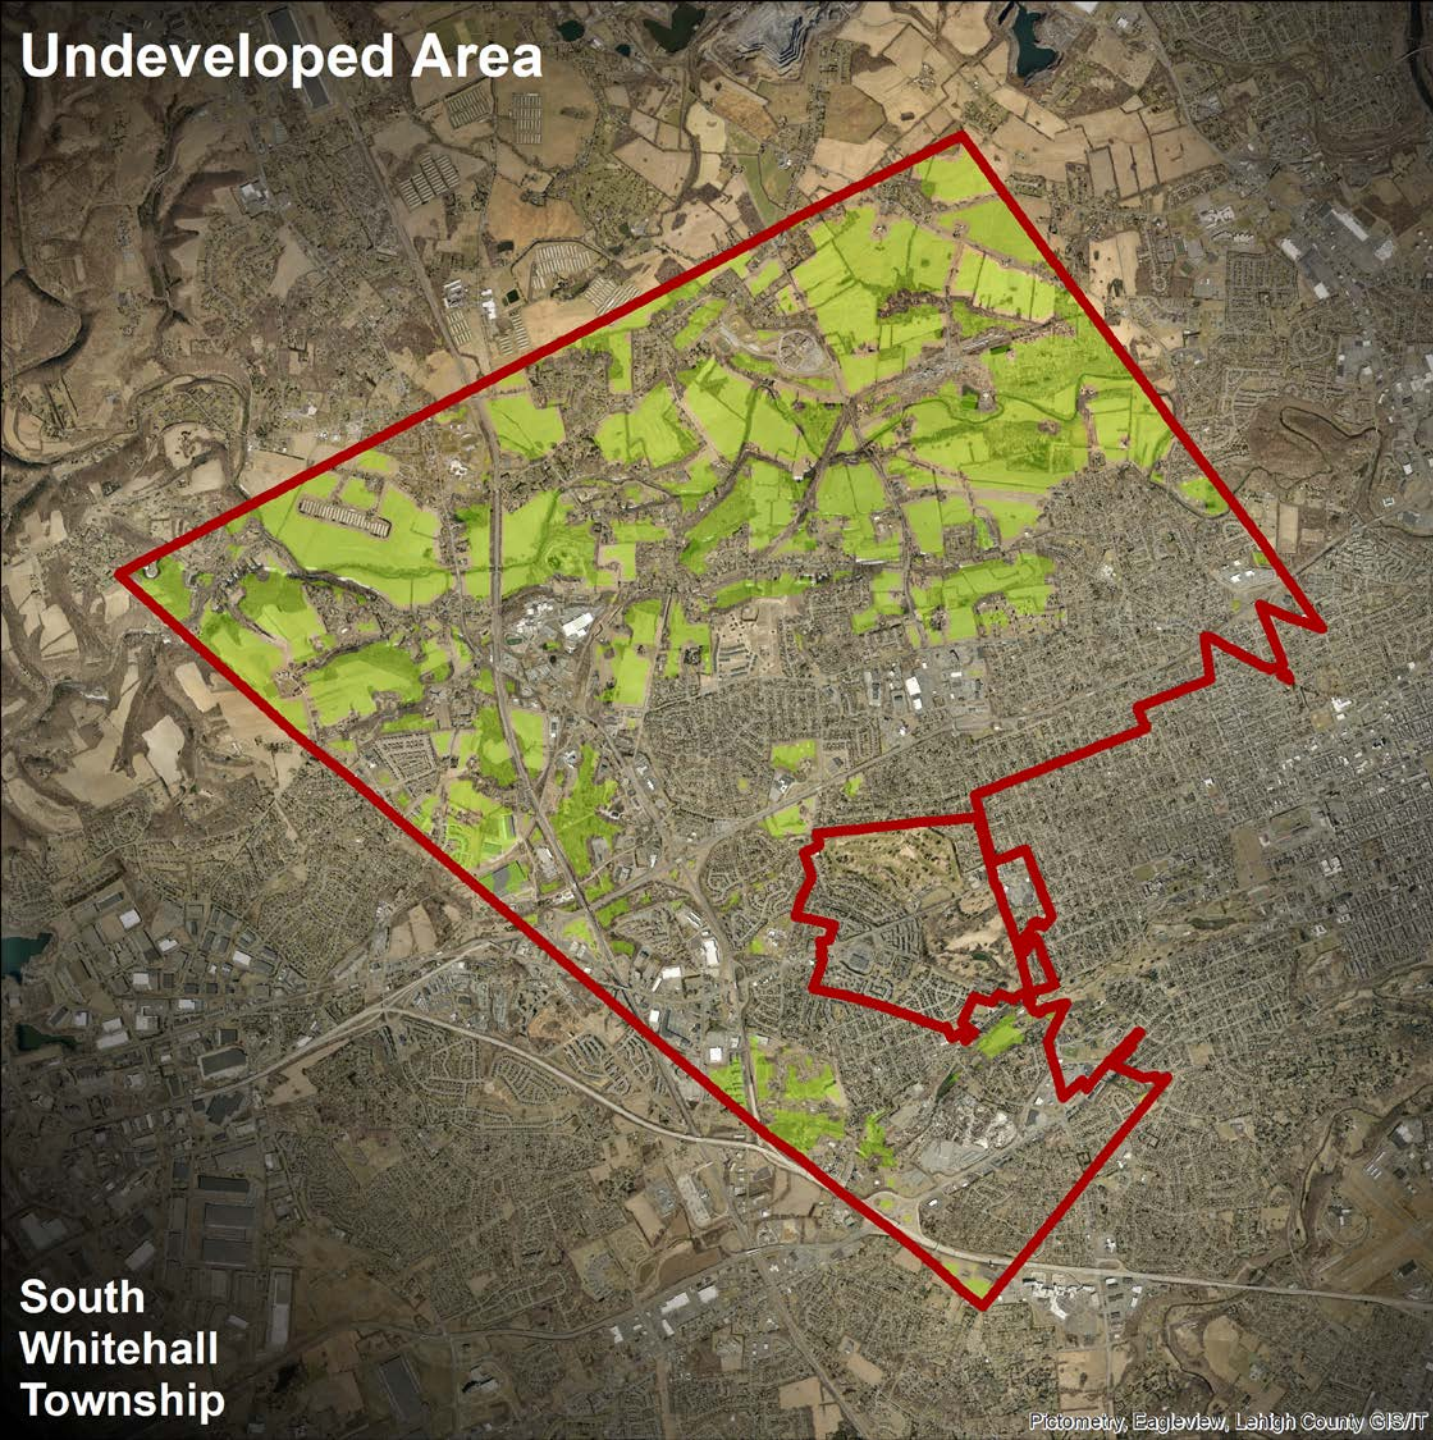

Comprehensive Plan Update

swt

Resource Mapping

South
Whitehall
Township

March 8, 2022

swt

2022 Strategies: Resource Protection

Identify and prioritize resources that are important to the unique characteristics of the Township.

2021 Aerial Imagery

Resource Mapping

South
Whitehall
Township

"Where should we protect?"

Resource Mapping

Where should we protect?

South
Whitehall
Township

Developed Area

Resource Mapping

South
Whitehall
Township

Undeveloped Area

Resource Mapping

South
Whitehall
Township

Development

Resource Mapping

TOTAL ACRES	11,040
developed	7,693
undeveloped	3,346

South
Whitehall
Township

Woodlands

Resource Mapping

WOODLANDS	1,541
Edge	1,297
Near Edge	197
Core	47

South
Whitehall
Township

Steep Slopes

Resource Mapping

STEEP SLOPE AREAS	2,433
15%-25% slopes	334
greater than 25% slopes	1,198
slope buffer area	900